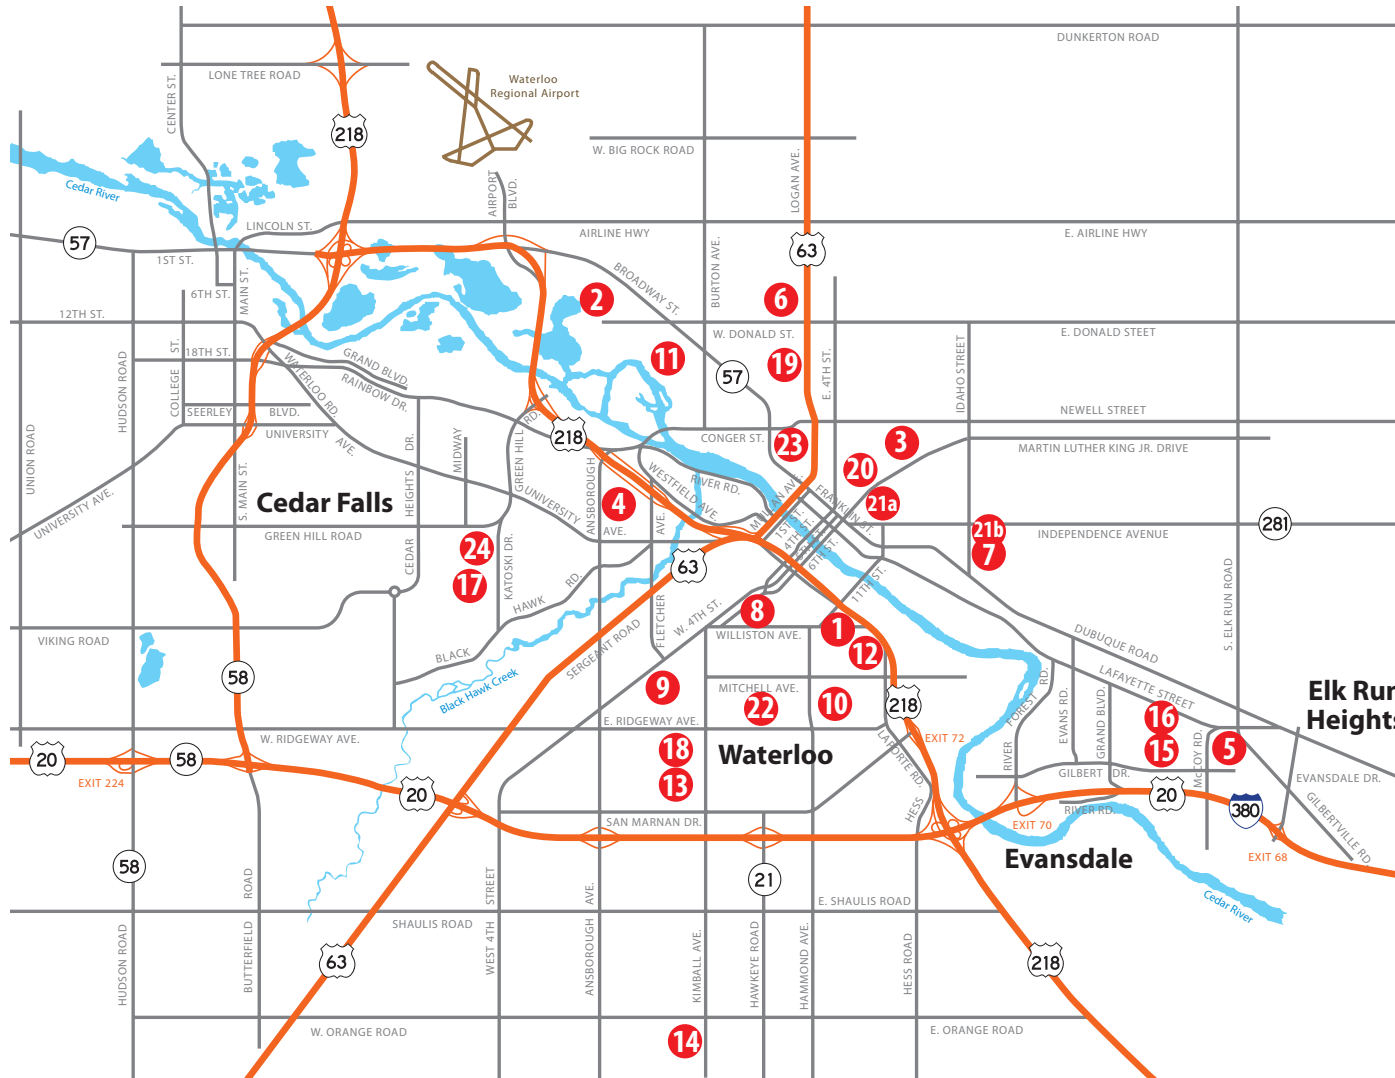

Engaged in Learning • Prepared for Success

- 1 Education Service Center
- 2 Greenbrier
- Elementary Schools**
- 3 Cunningham School for Excellence
- 4 Edison Elementary
- 5 Elk Run Preschool
- 6 Freeburg Preschool
- 7 Highland Elementary
- 8 Irving Elementary
- 9 Kingsley Elementary
- 10 Kittrell Elementary
- 11 Lincoln Elementary
- 12 Lowell Elementary
- 13 Lou Henry Elementary
- 14 Orange Elementary
- 15 Poyner Elementary
- Middle Schools**
- 16 Bunger Middle
- 17 Central Middle
- 18 Hoover Middle
- 19 George Washington Carver Academy
- High Schools**
- 20 East High
- 21a Expo High (Moves 2010)
- 21b Expo Alternative Learning Center (Opens Dec. 2010)
- 22 West High
- 23 WEBC, STAR-C (Moves Dec. 2010)
- 24 Waterloo Memorial Stadium